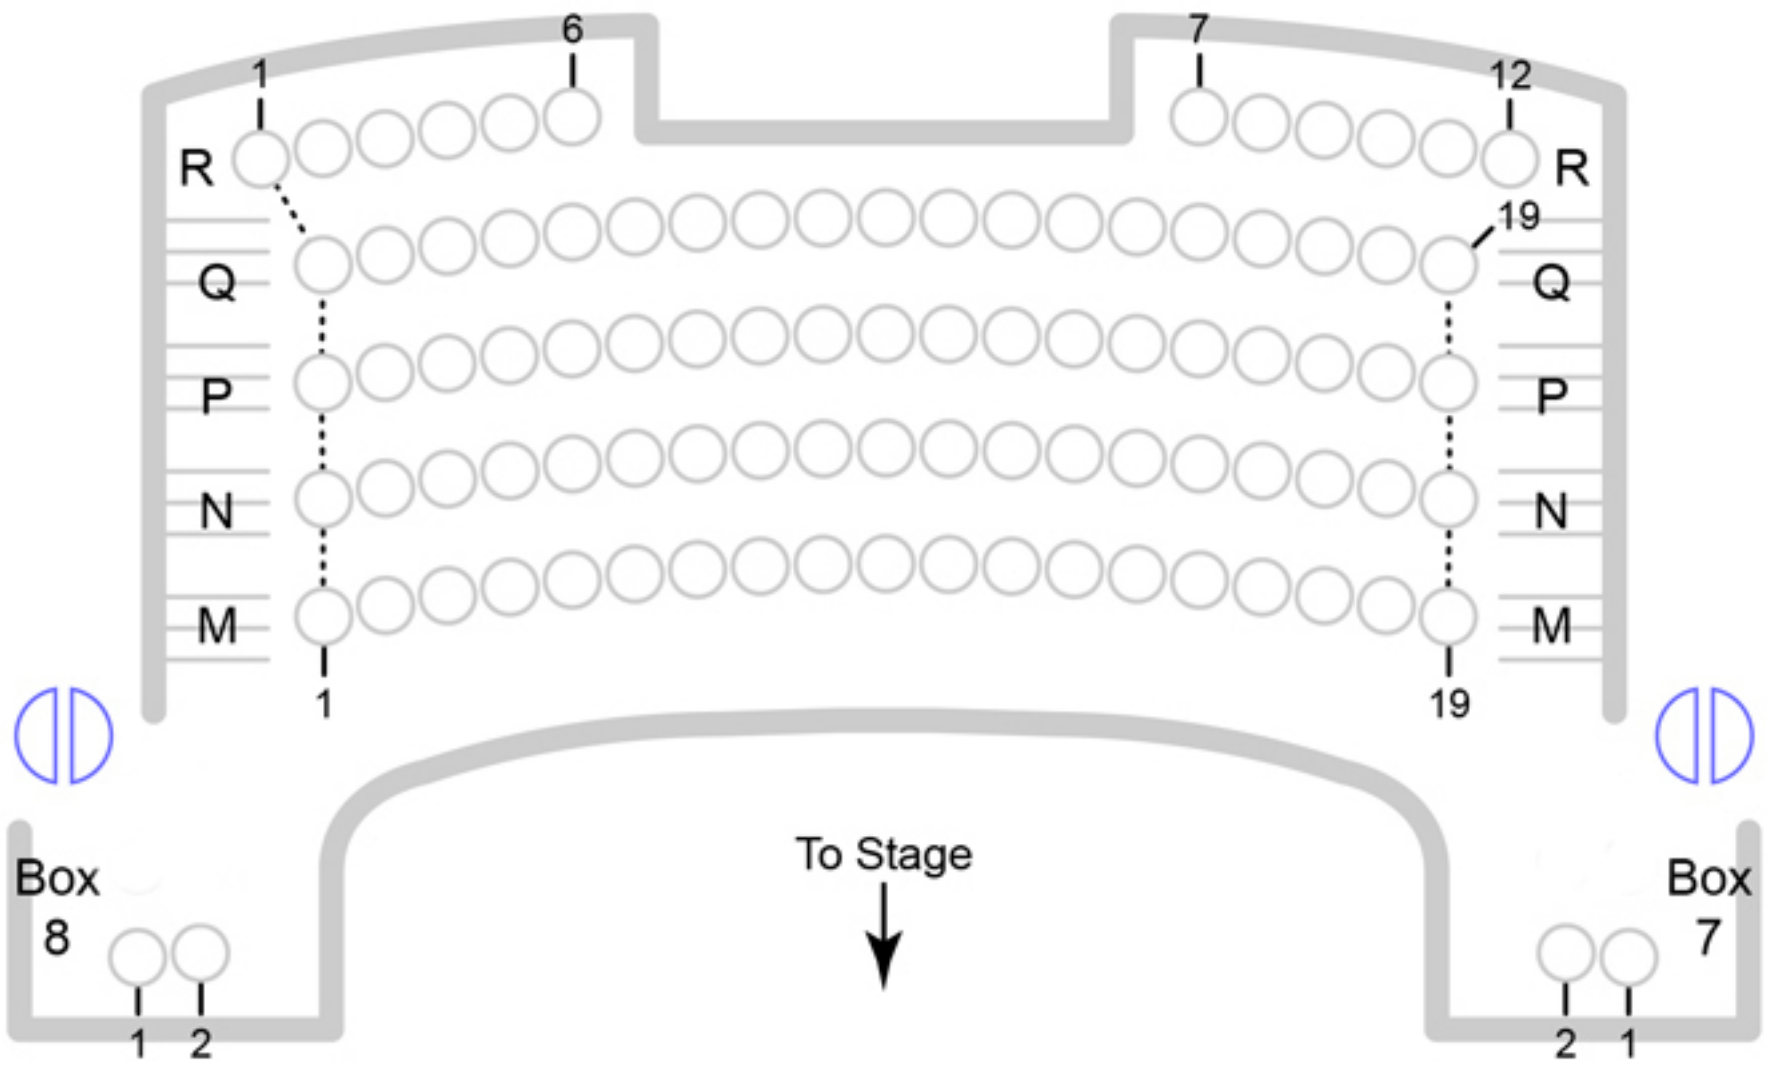

MEZZANINE

FLOOR

STAGE

KEY

Exit

Accessible Seating