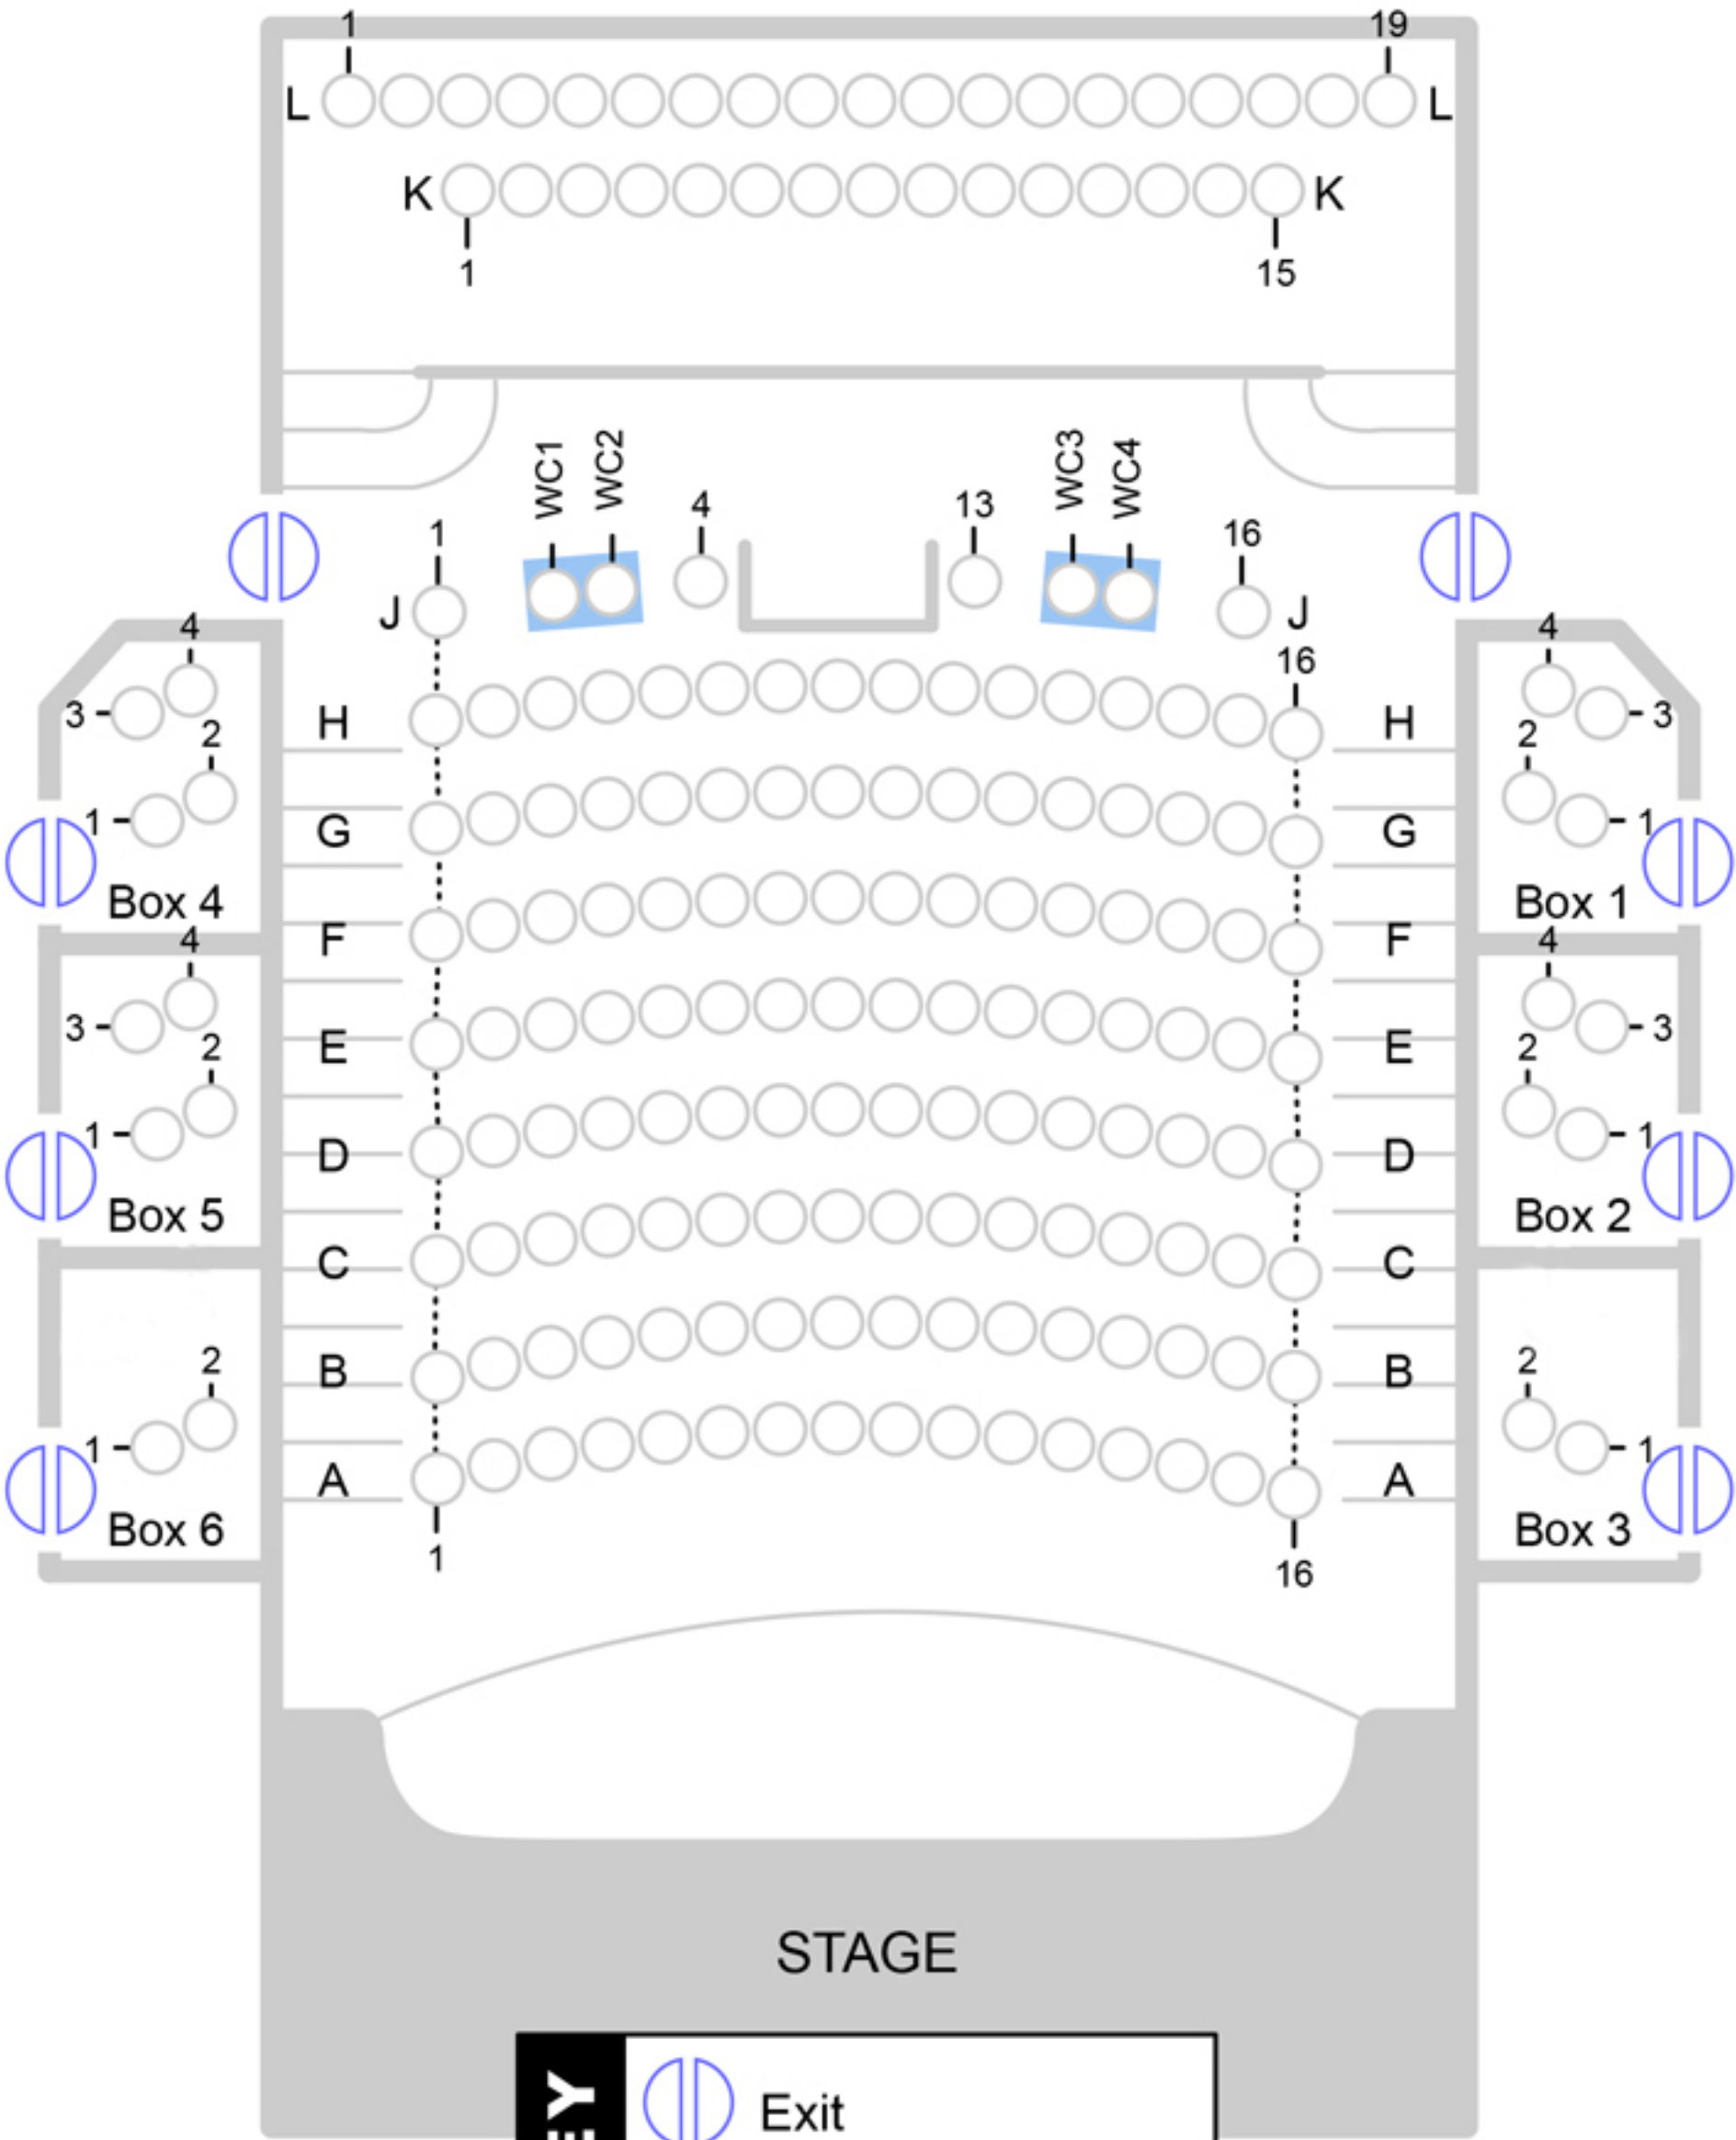

MEZZANINE

FLOOR

STAGE

KEY

Exit

Accessible Seating